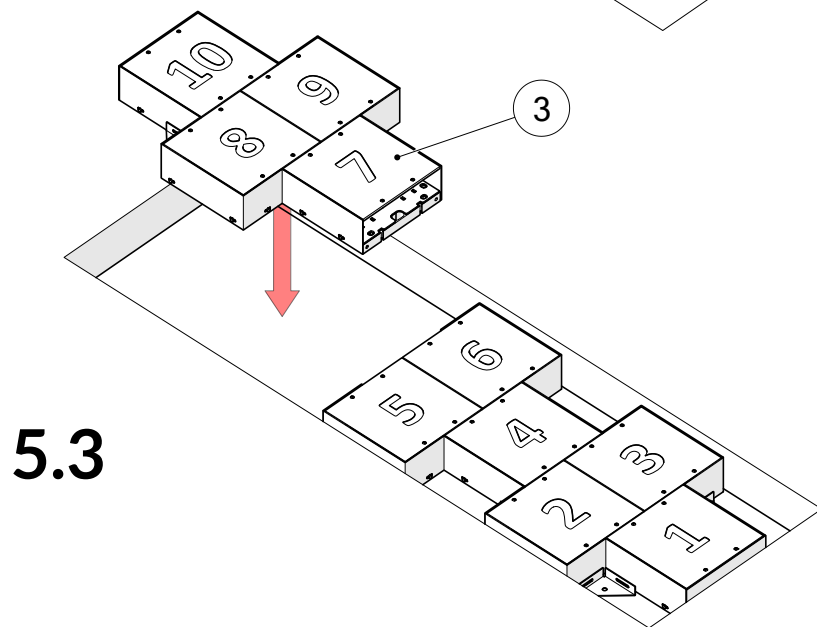

Part Reference	Description
	Harmony Hop

Check Risk Assessment

Packages

x1

x1

x1

		L	W	H	Weight	Net
x1	905367	80cm / 31"	80cm / 31"	18cm / 7"	37.5kg / 83lbs	
x1	905368	80cm / 31"	80cm / 31"	18cm / 7"	37.5kg / 83lbs	
x1	905369	120cm / 47"	80cm / 31"	18cm / 7"	50kg / 110lbs	

Tools required (not supplied)

Spirit level

Tape Measure

1.

2.

3.

4.

Foundations should not present a hazard

Refer to your local Health & Safety standards

cm inch

5.

6.

6.1

A		x8
B		x4

6.2

7.