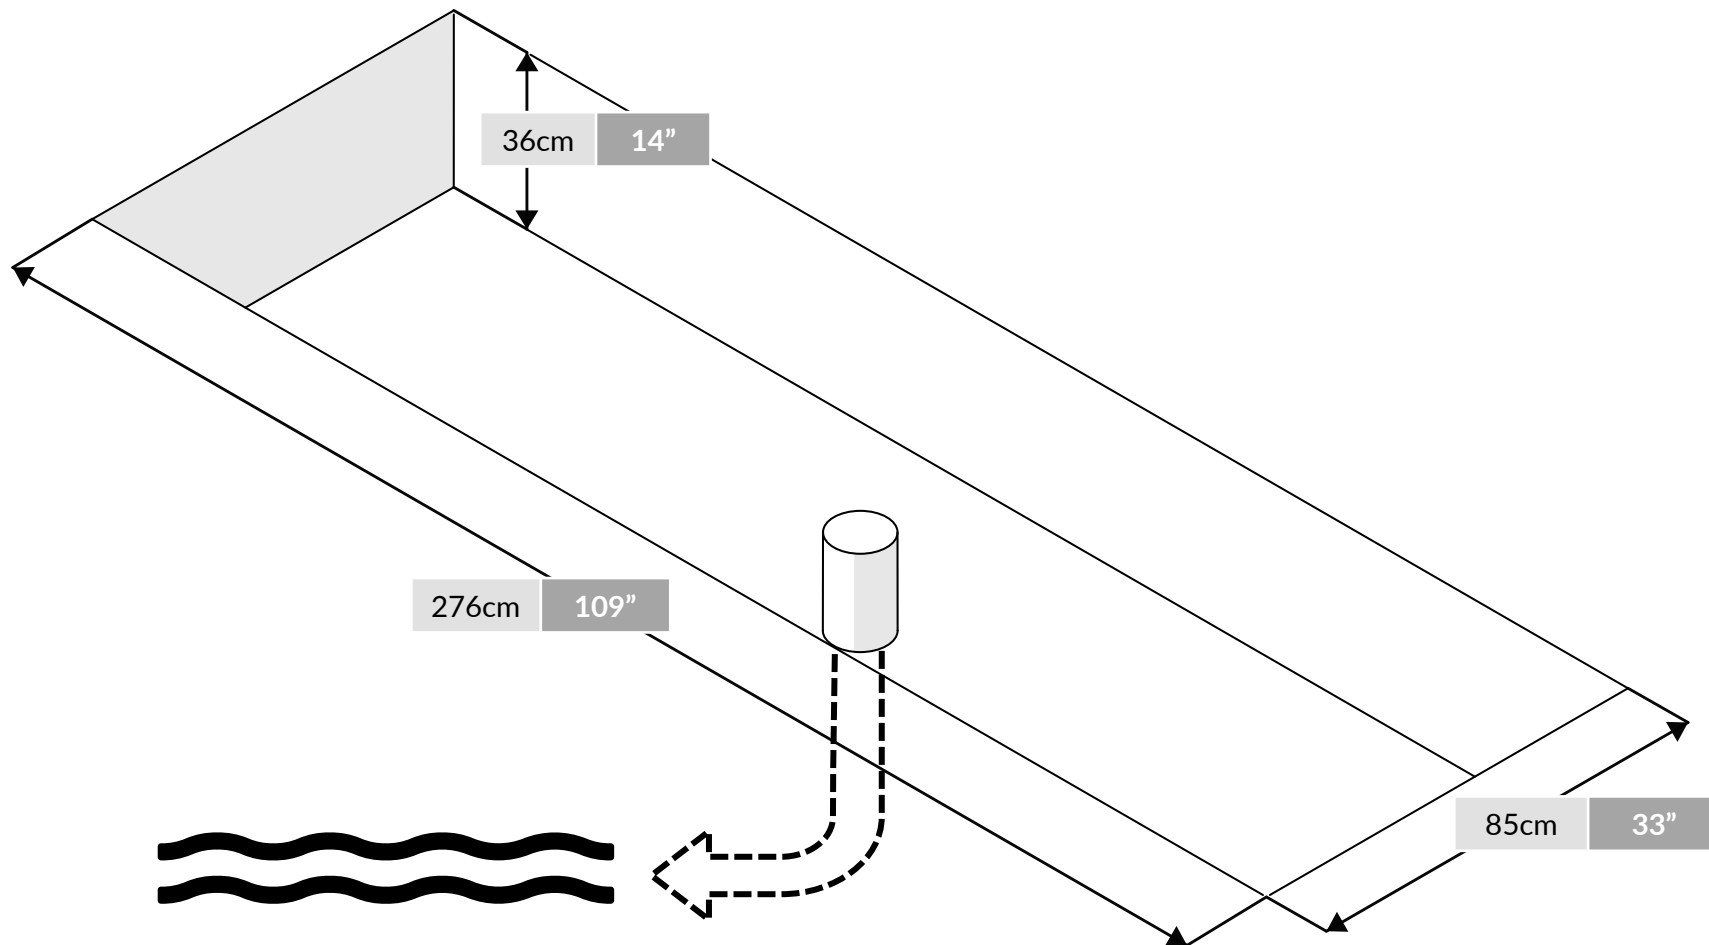

Part Reference	Description
	Harmony Hop

Check Risk Assessment

Packages

x1

x1

x1

		L	W	H	Weight	Net
x1	905367	80cm / 31"	80cm / 31"	18cm / 7"	37.5kg / 83lbs	
x1	905368	80cm / 31"	80cm / 31"	18cm / 7"	37.5kg / 83lbs	
x1	905369	120cm / 47"	80cm / 31"	18cm / 7"	50kg / 110lbs	

Tools required (not supplied)

Spirit level

Tape Measure

1.

2.

3.

4.

Foundations should not present a hazard

Refer to your local Health & Safety standards

cm inch

5.

6.

6.1

A		x8
B		x4

6.2

7.