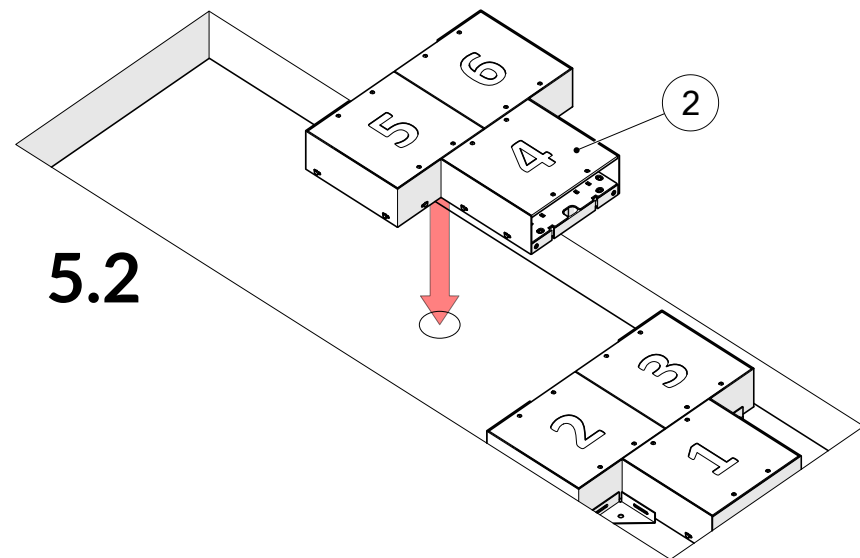

Part Reference	Description
	Harmony Hop

Check Risk Assessment

Packages

x1

x1

x1

		L	W	H	Weight	Net
x1	905367	80cm / 31"	80cm / 31"	18cm / 7"	37.5kg / 83lbs	
x1	905368	80cm / 31"	80cm / 31"	18cm / 7"	37.5kg / 83lbs	
x1	905369	120cm / 47"	80cm / 31"	18cm / 7"	50kg / 110lbs	

Tools required (not supplied)

Spirit level

Tape Measure

1.

2.

3.

4.

Foundations should not present a hazard

Refer to your local Health & Safety standards

cm inch

5.

6.

6.1

A		x8
B		x4

6.2

7.