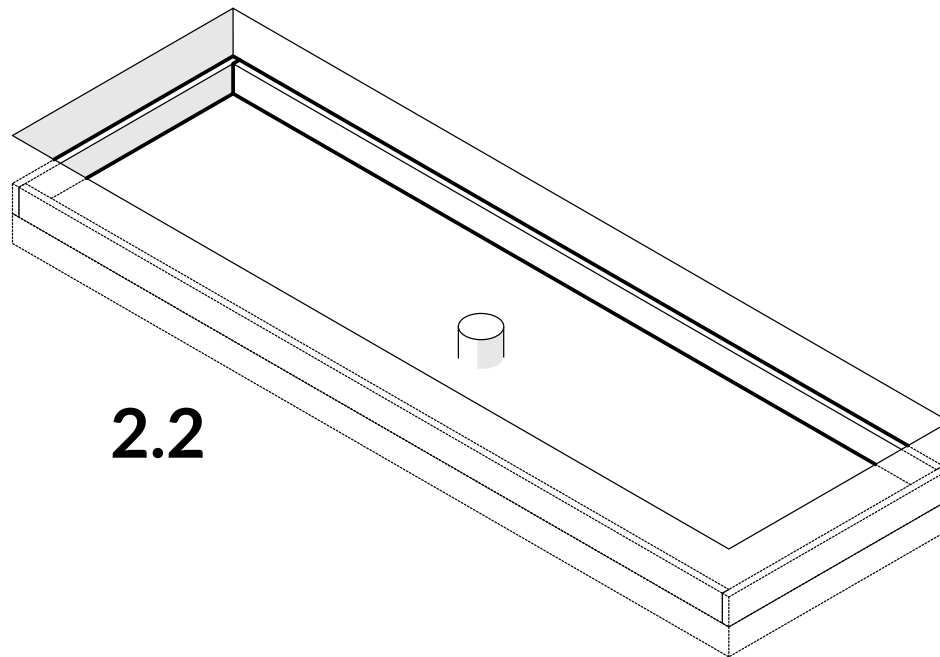

Part Reference	Description
	Harmony Hop

Check Risk Assessment

Packages

x1

x1

x1

		L	W	H	Weight	Net
x1	905367	80cm / 31"	80cm / 31"	18cm / 7"	37.5kg / 83lbs	
x1	905368	80cm / 31"	80cm / 31"	18cm / 7"	37.5kg / 83lbs	
x1	905369	120cm / 47"	80cm / 31"	18cm / 7"	50kg / 110lbs	

Tools required (not supplied)

Spirit level

Tape Measure

1.

2.

3.

4.

Foundations should not present a hazard

Refer to your local Health & Safety standards

cm inch

5.

6.

6.1

A		x8
B		x4

6.2

7.