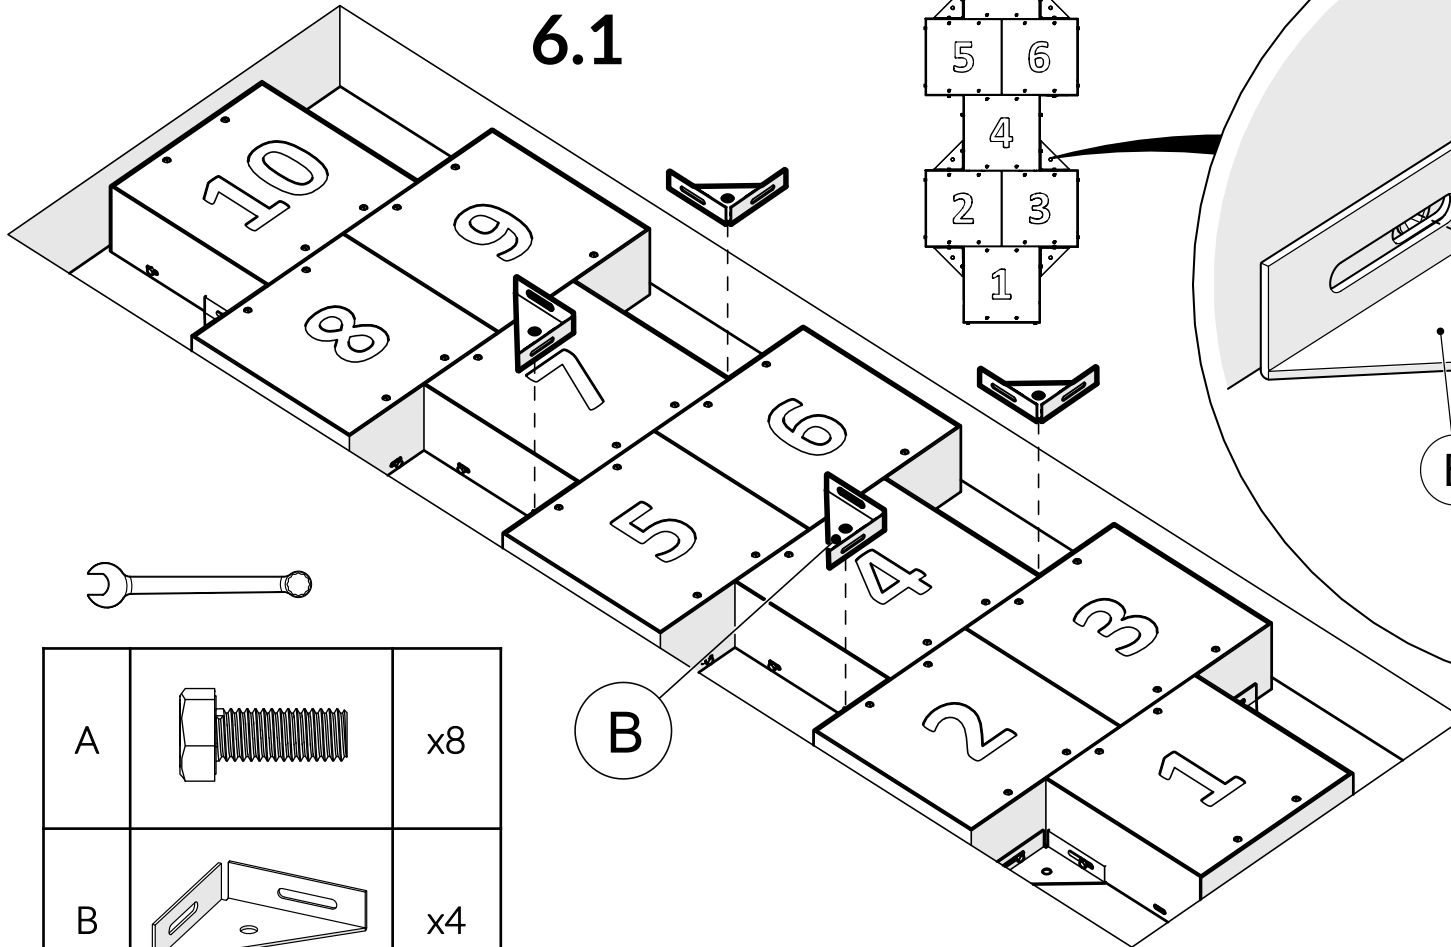

Part Reference	Description
	Harmony Hop

Check Risk Assessment

Packages

x1

x1

x1

		L	W	H	Weight	Net
x1	905367	80cm / 31"	80cm / 31"	18cm / 7"	37.5kg / 83lbs	
x1	905368	80cm / 31"	80cm / 31"	18cm / 7"	37.5kg / 83lbs	
x1	905369	120cm / 47"	80cm / 31"	18cm / 7"	50kg / 110lbs	

Tools required (not supplied)

Spirit level

Tape Measure

1.

2.

3.

4.

Foundations should not present a hazard

Refer to your local Health & Safety standards

cm inch

5.

6.

6.1

A		x8
B		x4

6.2

7.