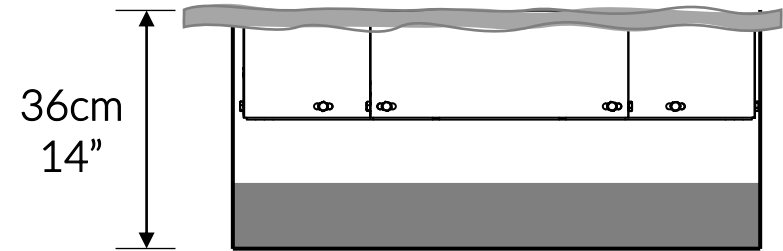

Part Reference	Description
	Harmony Hop

Check Risk Assessment

Packages

x1

x1

x1

		L	W	H	Weight	Net
x1	905367	80cm / 31"	80cm / 31"	18cm / 7"	37.5kg / 83lbs	
x1	905368	80cm / 31"	80cm / 31"	18cm / 7"	37.5kg / 83lbs	
x1	905369	120cm / 47"	80cm / 31"	18cm / 7"	50kg / 110lbs	

Tools required (not supplied)

Spirit level

Tape Measure

1.

2.

3.

4.

Foundations should not present a hazard

Refer to your local Health & Safety standards

cm inch

5.

6.

6.1

A		x8
B		x4

6.2

7.