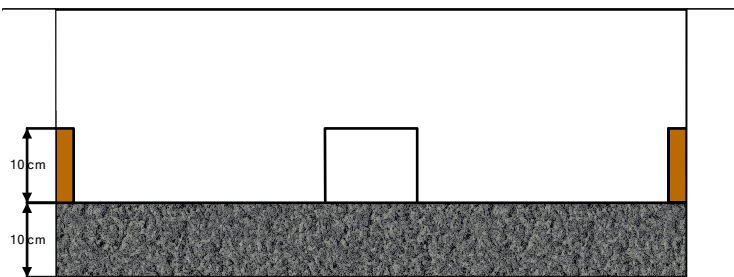

Part Reference	Description
	Harmony Hop

Check Risk Assessment

Packages

x1

x1

x1

		L	W	H	Weight	Net
x1	905367	80cm / 31"	80cm / 31"	18cm / 7"	37.5kg / 83lbs	
x1	905368	80cm / 31"	80cm / 31"	18cm / 7"	37.5kg / 83lbs	
x1	905369	120cm / 47"	80cm / 31"	18cm / 7"	50kg / 110lbs	

Tools required (not supplied)

Spirit level

Tape Measure

1.

2.

3.

4.

Foundations should not present a hazard