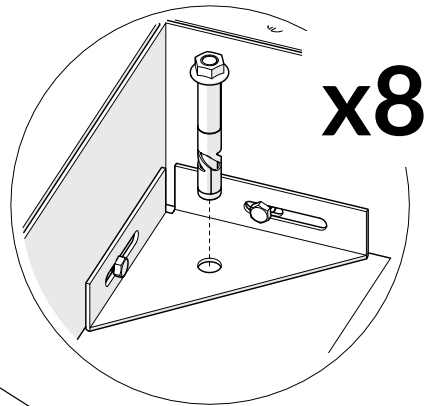

Part Reference	Description
	Harmony Hop

Check Risk Assessment

Packages

x1

x1

x1

		L	W	H	Weight	Net
x1	905367	80cm / 31"	80cm / 31"	18cm / 7"	37.5kg / 83lbs	
x1	905368	80cm / 31"	80cm / 31"	18cm / 7"	37.5kg / 83lbs	
x1	905369	120cm / 47"	80cm / 31"	18cm / 7"	50kg / 110lbs	

Refer to your local Health & Safety standards

cm inch

5.

6.

6.1

A		x8
B		x4

6.2

7.