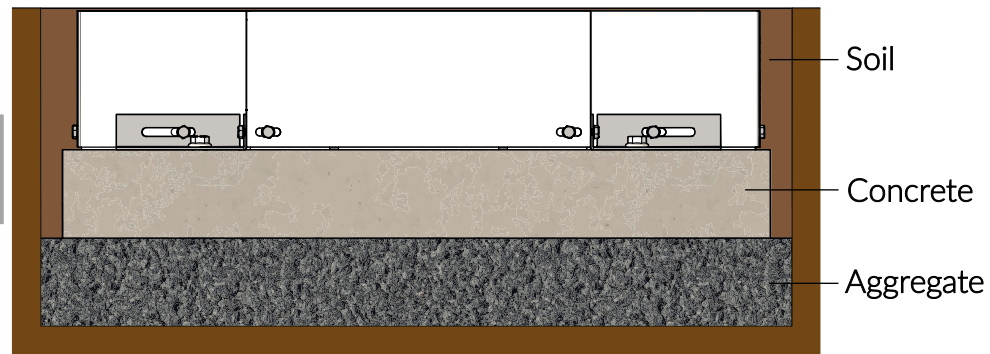

Part Reference	Description
	Harmony Hop

Check Risk Assessment

Packages

x1

x1

x1

		L	W	H	Weight	Net
x1	905367	80cm / 31"	80cm / 31"	18cm / 7"	37.5kg / 83lbs	
x1	905368	80cm / 31"	80cm / 31"	18cm / 7"	37.5kg / 83lbs	
x1	905369	120cm / 47"	80cm / 31"	18cm / 7"	50kg / 110lbs	

Tools required (not supplied)

Spirit level

Tape Measure

1.

2.

3.

4.

Foundations should not present a hazard

Refer to your local Health & Safety standards

cm inch

5.

6.

6.1

A		x8
B		x4

6.2

7.