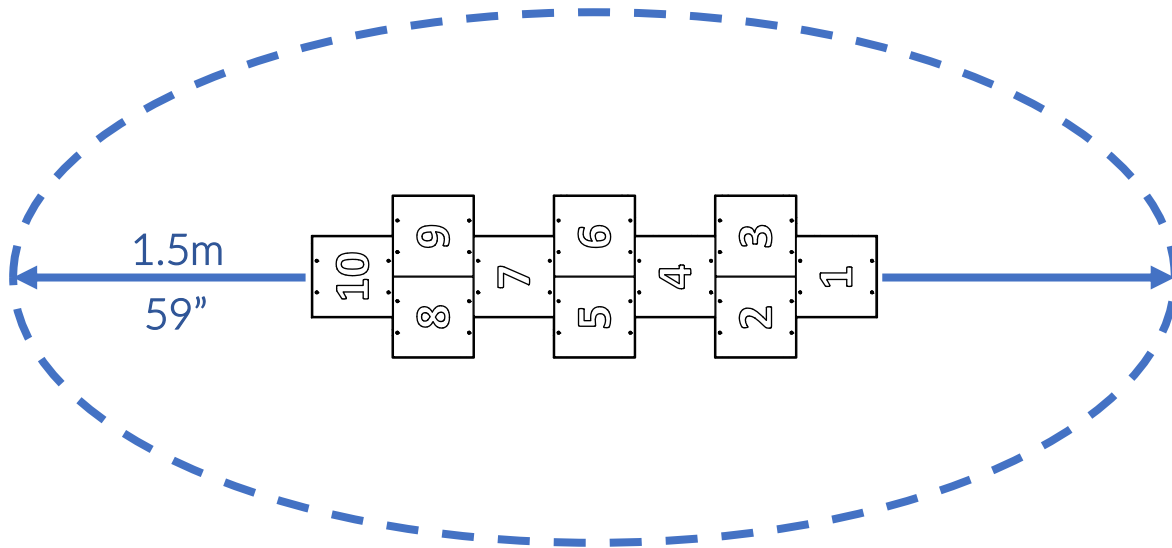

Part Reference	Description
	Harmony Hop

Check Risk Assessment

Packages

x1

x1

x1

		L	W	H	Weight	Net
x1	905367	80cm / 31"	80cm / 31"	18cm / 7"	37.5kg / 83lbs	
x1	905368	80cm / 31"	80cm / 31"	18cm / 7"	37.5kg / 83lbs	
x1	905369	120cm / 47"	80cm / 31"	18cm / 7"	50kg / 110lbs	

Tools required (not supplied)

Spirit level

Tape Measure

1.

2.

3.

4.

Foundations should not present a hazard

Refer to your local Health & Safety standards

cm inch

5.

6.

6.1

A		x8
B		x4

6.2

7.