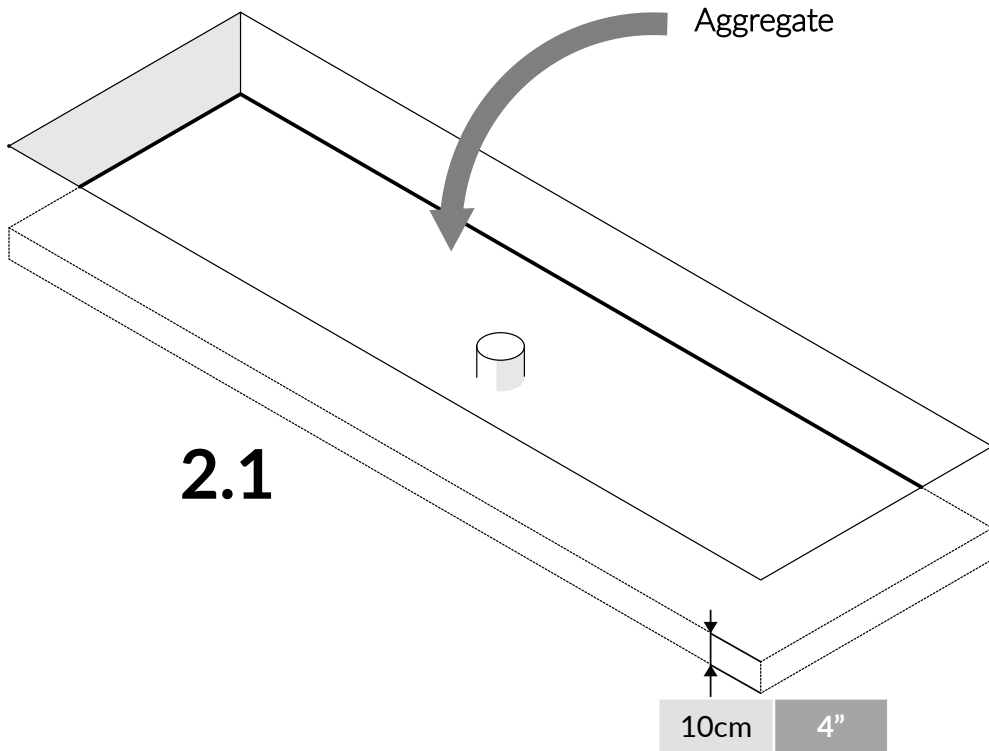

Part Reference	Description
	Harmony Hop

Check Risk Assessment

Packages

x1

x1

x1

		L	W	H	Weight	Net
x1	905367	80cm / 31"	80cm / 31"	18cm / 7"	37.5kg / 83lbs	
x1	905368	80cm / 31"	80cm / 31"	18cm / 7"	37.5kg / 83lbs	
x1	905369	120cm / 47"	80cm / 31"	18cm / 7"	50kg / 110lbs	

Tools required (not supplied)

Spirit level

Tape Measure

1.

2.

3.

4.

Foundations should not present a hazard

Refer to your local Health & Safety standards

cm inch

5.

6.

6.1

A		x8
B		x4

6.2

7.