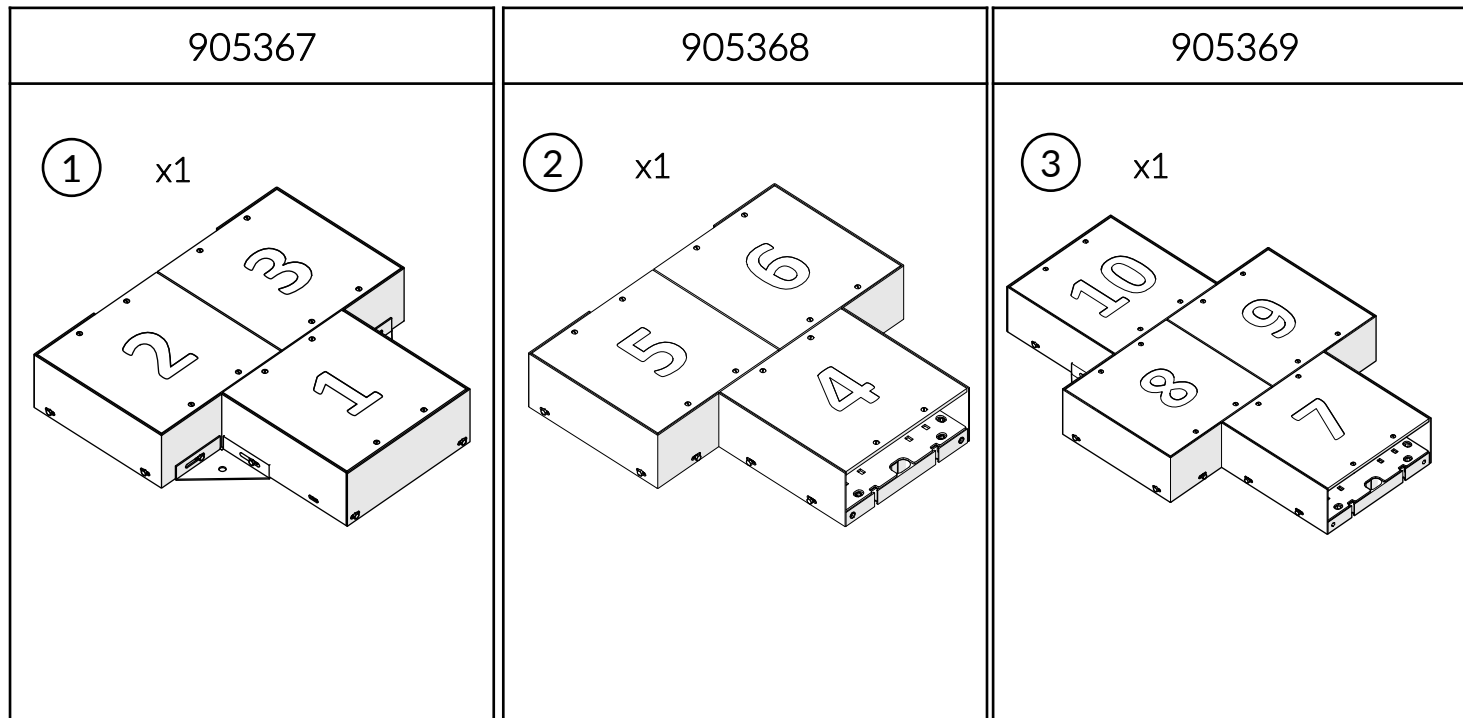

Part Reference	Description
	Harmony Hop

Check Risk Assessment

Packages

x1

x1

x1

		L	W	H	Weight	Net
x1	905367	80cm / 31"	80cm / 31"	18cm / 7"	37.5kg / 83lbs	
x1	905368	80cm / 31"	80cm / 31"	18cm / 7"	37.5kg / 83lbs	
x1	905369	120cm / 47"	80cm / 31"	18cm / 7"	50kg / 110lbs	

Tools required (not supplied)

Spirit level

Tape Measure

1.

2.

3.

4.

Foundations should not present a hazard

Refer to your local Health & Safety standards

cm inch

5.

6.

6.1

A		x8
B		x4

6.2

7.