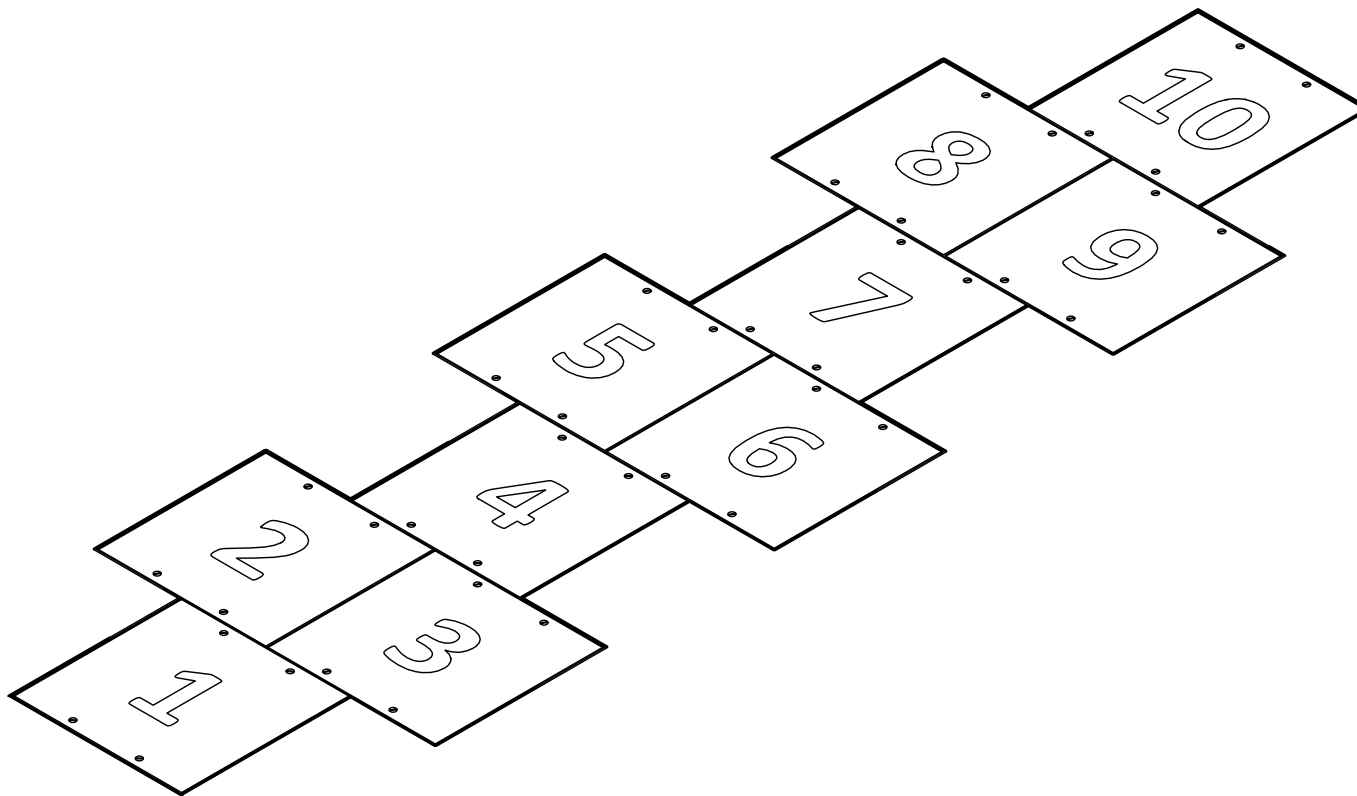

percussionplay.com

info@percussionplay.com

UK
[01730 235 180](tel:01730235180)

USA & CAN
[+1 (866) 882 9170](tel:+18668829170)

EUR & ROW
[+44 1730 235 180](tel:+441730235180)