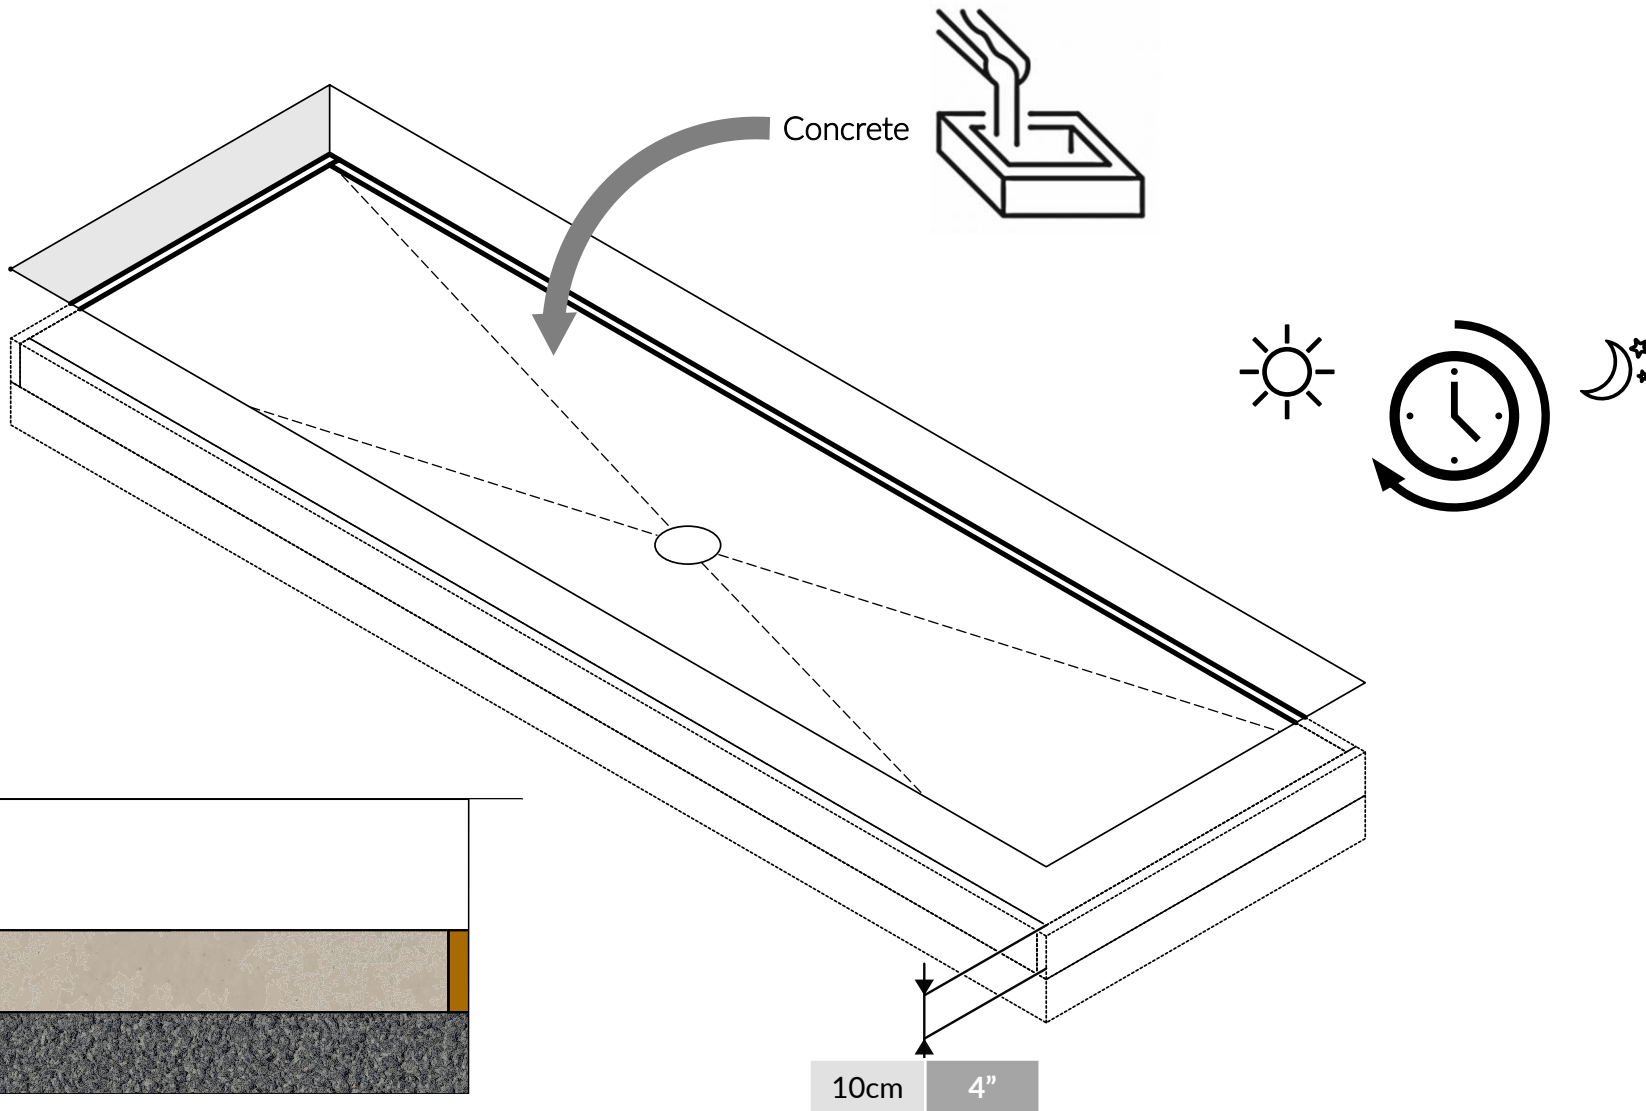

Part Reference	Description
	Harmony Hop

Check Risk Assessment

Packages

x1

x1

x1

		L	W	H	Weight	Net
x1	905367	80cm / 31"	80cm / 31"	18cm / 7"	37.5kg / 83lbs	
x1	905368	80cm / 31"	80cm / 31"	18cm / 7"	37.5kg / 83lbs	
x1	905369	120cm / 47"	80cm / 31"	18cm / 7"	50kg / 110lbs	

Tools required (not supplied)

Spirit level

Tape Measure

1.

2.

3.

4.

Foundations should not present a hazard

Refer to your local Health & Safety standards

cm inch

5.

6.

6.1

A		x8
B		x4

6.2

7.