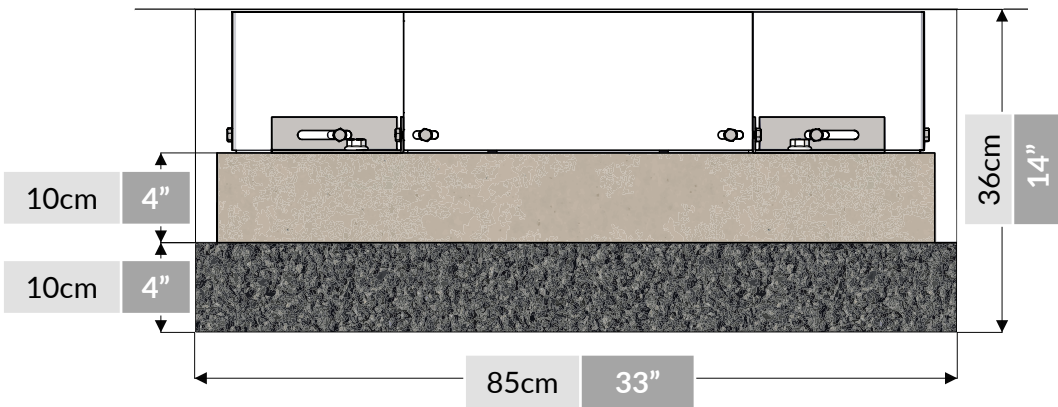

Part Reference	Description
	Harmony Hop

Check Risk Assessment

Packages

x1

x1

x1

		L	W	H	Weight	Net
x1	905367	80cm / 31"	80cm / 31"	18cm / 7"	37.5kg / 83lbs	
x1	905368	80cm / 31"	80cm / 31"	18cm / 7"	37.5kg / 83lbs	
x1	905369	120cm / 47"	80cm / 31"	18cm / 7"	50kg / 110lbs	

Tools required (not supplied)

Spirit level

Tape Measure

1.

2.

3.

4.

Foundations should not present a hazard

Refer to your local Health & Safety standards

cm inch

5.

6.

6.1

A		x8
B		x4

6.2

7.