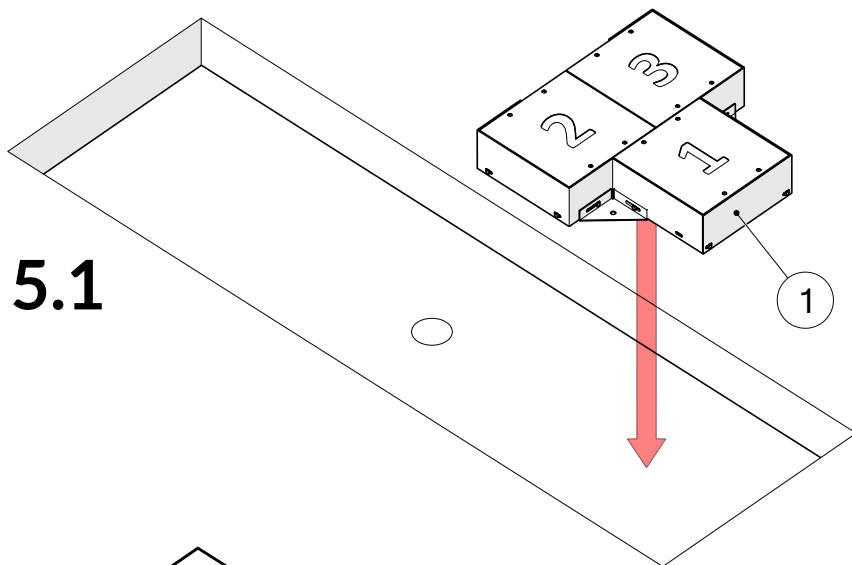

Part Reference	Description
	Harmony Hop

Check Risk Assessment

Packages

x1

x1

x1

		L	W	H	Weight	Net
x1	905367	80cm / 31"	80cm / 31"	18cm / 7"	37.5kg / 83lbs	
x1	905368	80cm / 31"	80cm / 31"	18cm / 7"	37.5kg / 83lbs	
x1	905369	120cm / 47"	80cm / 31"	18cm / 7"	50kg / 110lbs	

Tools required (not supplied)

Spirit level

Tape Measure

1.

2.

3.

4.

Foundations should not present a hazard

Refer to your local Health & Safety standards

cm inch

5.

6.

6.1

A		x8
B		x4

6.2

7.