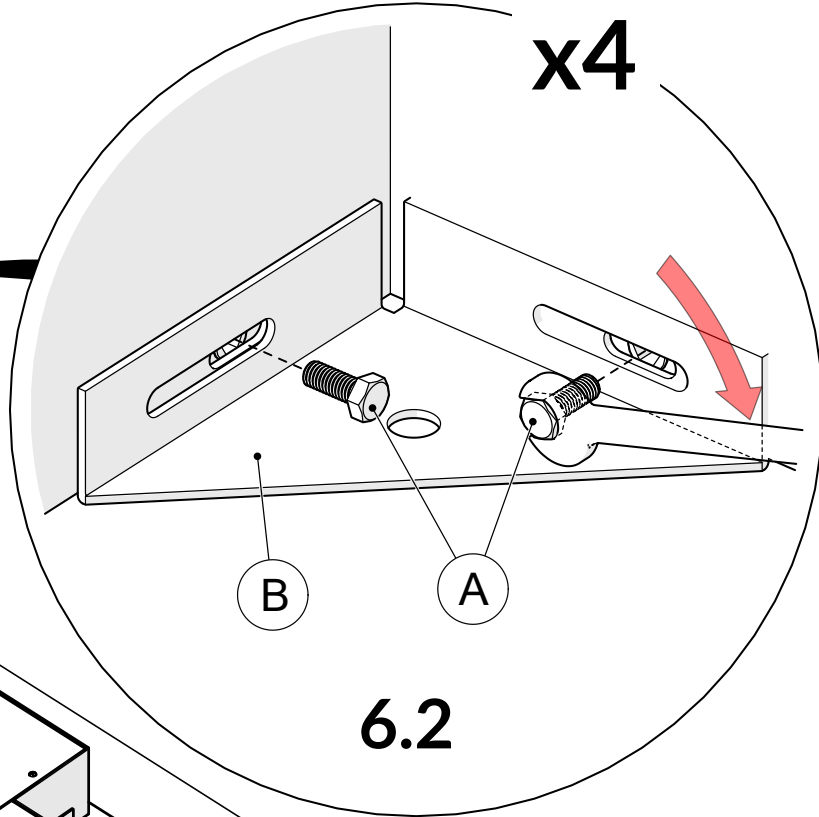

Part Reference	Description
	Harmony Hop

Check Risk Assessment

Packages

x1

x1

x1

		L	W	H	Weight	Net
x1	905367	80cm / 31"	80cm / 31"	18cm / 7"	37.5kg / 83lbs	
x1	905368	80cm / 31"	80cm / 31"	18cm / 7"	37.5kg / 83lbs	
x1	905369	120cm / 47"	80cm / 31"	18cm / 7"	50kg / 110lbs	

Tools required (not supplied)

Spirit level

Tape Measure

1.

2.

3.

4.

Foundations should not present a hazard

Refer to your local Health & Safety standards

cm inch

5.

6.

6.1

A		x8
B		x4

6.2

7.